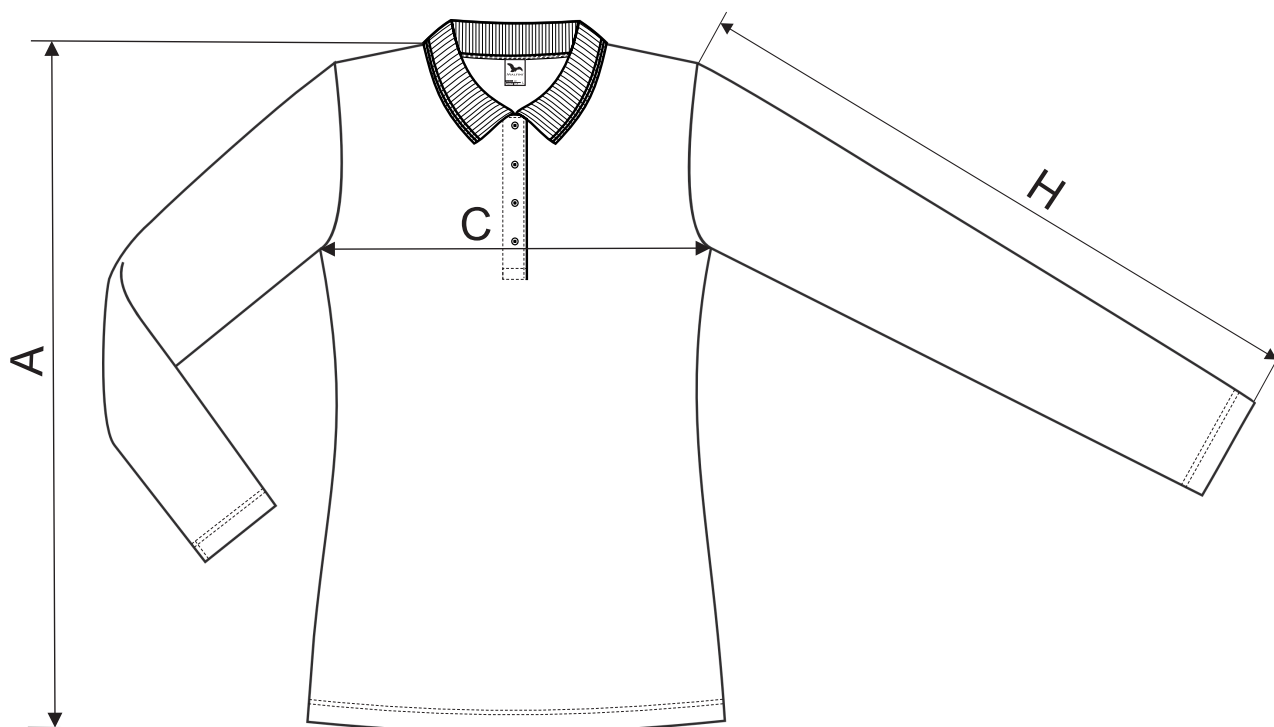

231 PIQUE POLO LS ♀

SIZE SPECIFICATION [cm]

size	XS	S	M	L	XL	2XL
A	62	64	66	68	70	72
C	38	42	46	50	56	62
H	57	58	59	60	61	62

All size specifications listed are in cm. Accepted tolerance of up to $\pm 5\%$.

Barva 12 / Colour 12:

Ostatni / Other colours:

STANDARD
100
PG020 153249
OETI