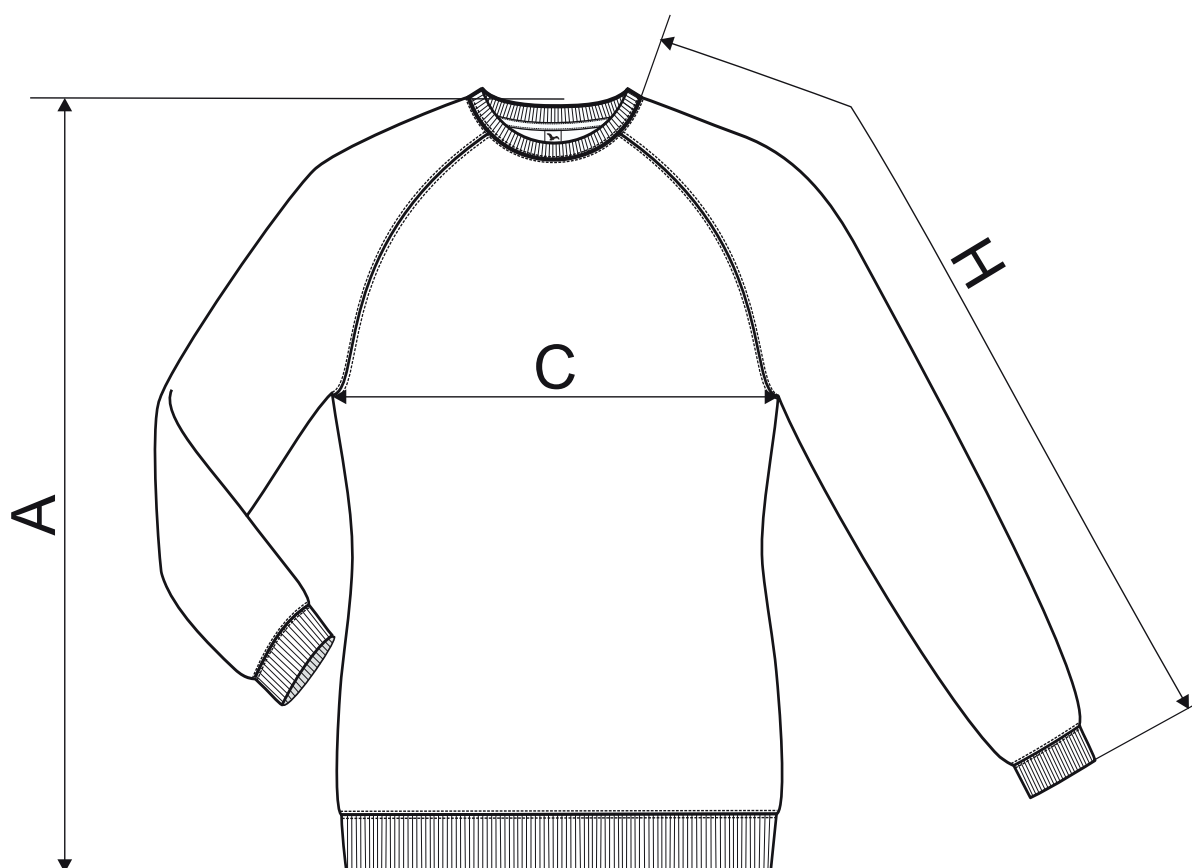

# 416 Merger ♀

## SIZE SPECIFICATION [cm]

size	XS	S	M	L	XL	2XL
A	63	65	67	69	71	73
C	44	48	52	56	61	66
H	69	71	73	75	77	79

All size specifications listed are in cm. Accepted tolerance of up to ± 5%.

STANDARD  
100  
PG020 153249  
OETI