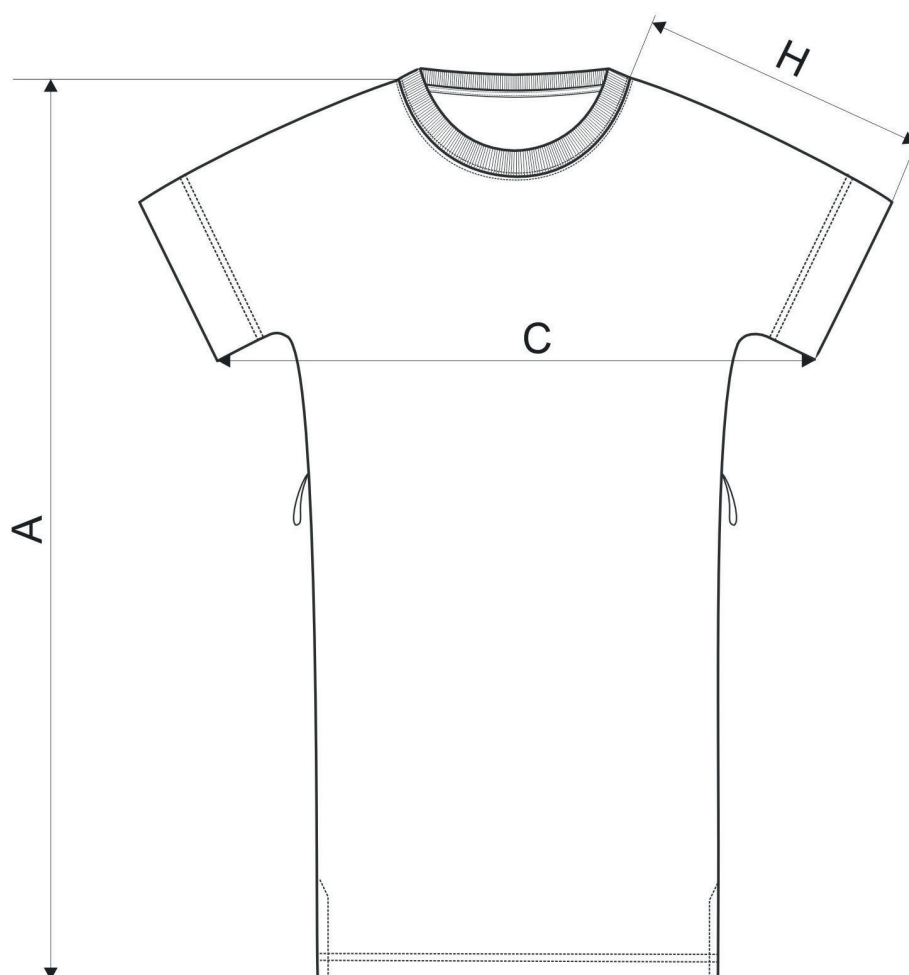

# 816 Muse ♀

## SIZE SPECIFICATION [cm]

size	XS	S	M	L	XL	2XL
A	99	102	105	108	111	114
C	75	79	83	87	91	95
H	8,5	8,5	8,5	8,5	8,5	8,5

All size specifications listed are in cm. Accepted tolerance of up to  $\pm 5\%$ .

STANDARD  
100  
PG020 153249  
OETI