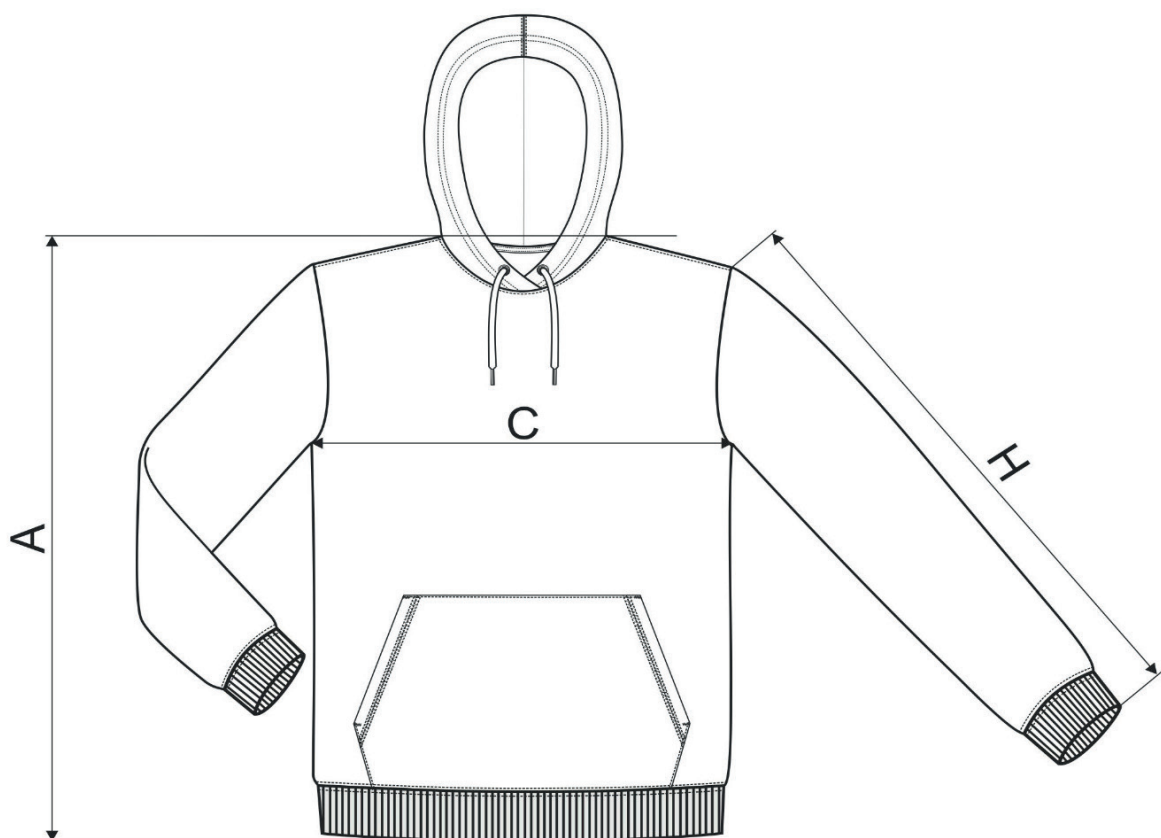

# 840 Break (GRS) ♂

## SIZE SPECIFICATION [cm]

size	S	M	L	XL	2XL	3XL
A	71	73	75	77	79	81
C	52	56	60	64	69	74
H	66	67	68	69	70	71

All size specifications listed are in cm. Accepted tolerance of up to  $\pm 5\%$ .

STANDARD  
100  
PG020 153249  
OETI