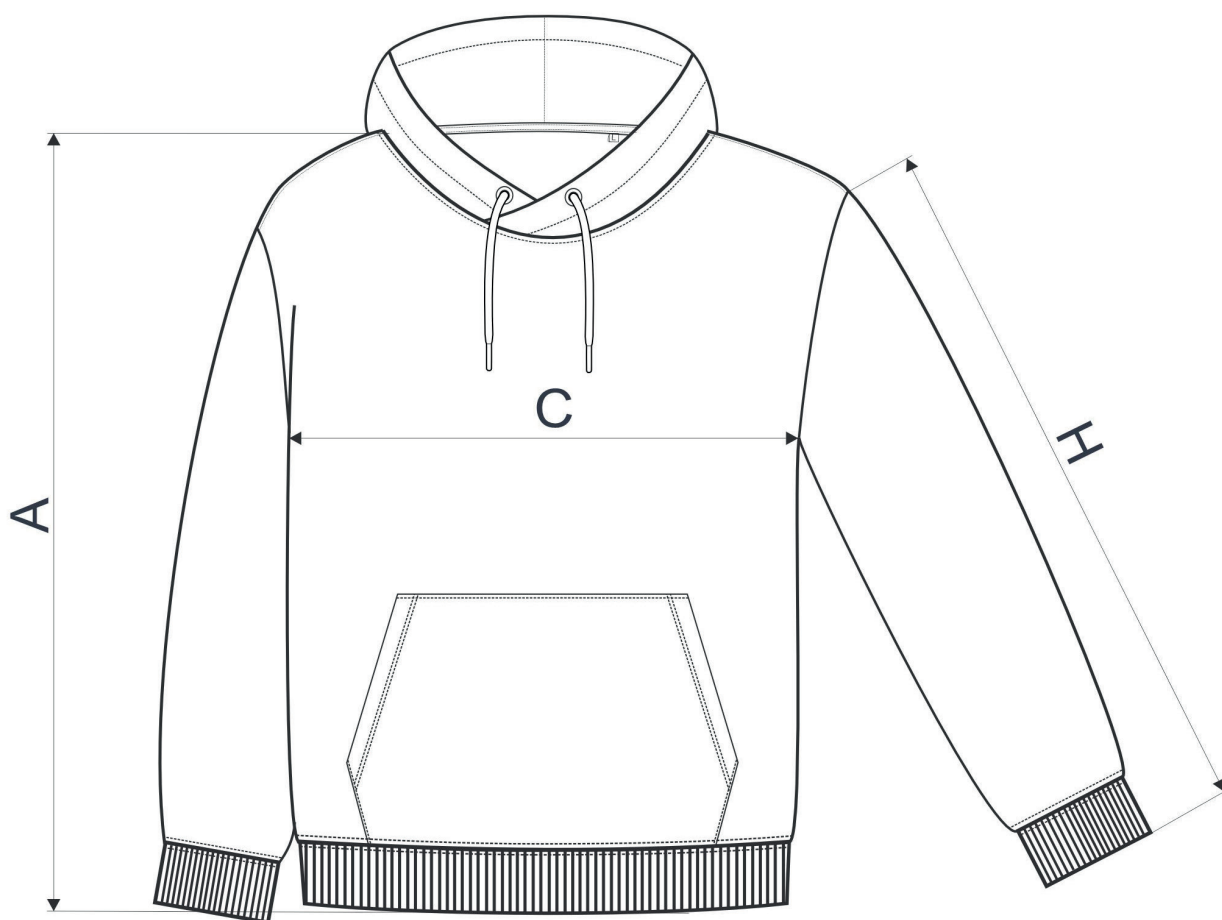

# D91 Cloud

## SIZE SPECIFICATION [cm]

size	XS	S	M	L	XL	2XL	3XL
<b>A</b>	68	70	72	74	76	78	80
<b>C</b>	52	56	60	64	68	73	79
<b>H</b>	57.5	58.5	59.5	60.5	61.5	62.5	63.5

All size specifications listed are in cm. Accepted tolerance of up to  $\pm 5\%$ .