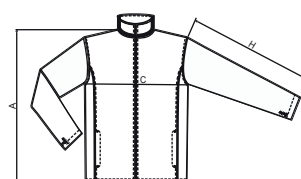

533 Pacific 3 IN 1 ♂

SIZE SPECIFICATION [cm]

PAGE 1 of 2 - UPPER JACKET

size	S	M	L	XL	2XL	3XL
A	67	70	73	76	80	80
C	52	56	60	64	68	73
H	65	67	69	71	73	73

All size specifications listed are in cm. Accepted tolerance of up to ± 5%.

Upper jacket

Scroll to next page
to see size specification
of **Innerfleece**

533 Pacific 3 IN 1 ♂

SIZE SPECIFICATION [cm]

PAGE 2 of 2 - INNERFLEECE

size	S	M	L	XL	2XL	3XL
A	65	68	71	74	78	78
C	50	54	58	62	66	71
H	63	65	67	69	71	71