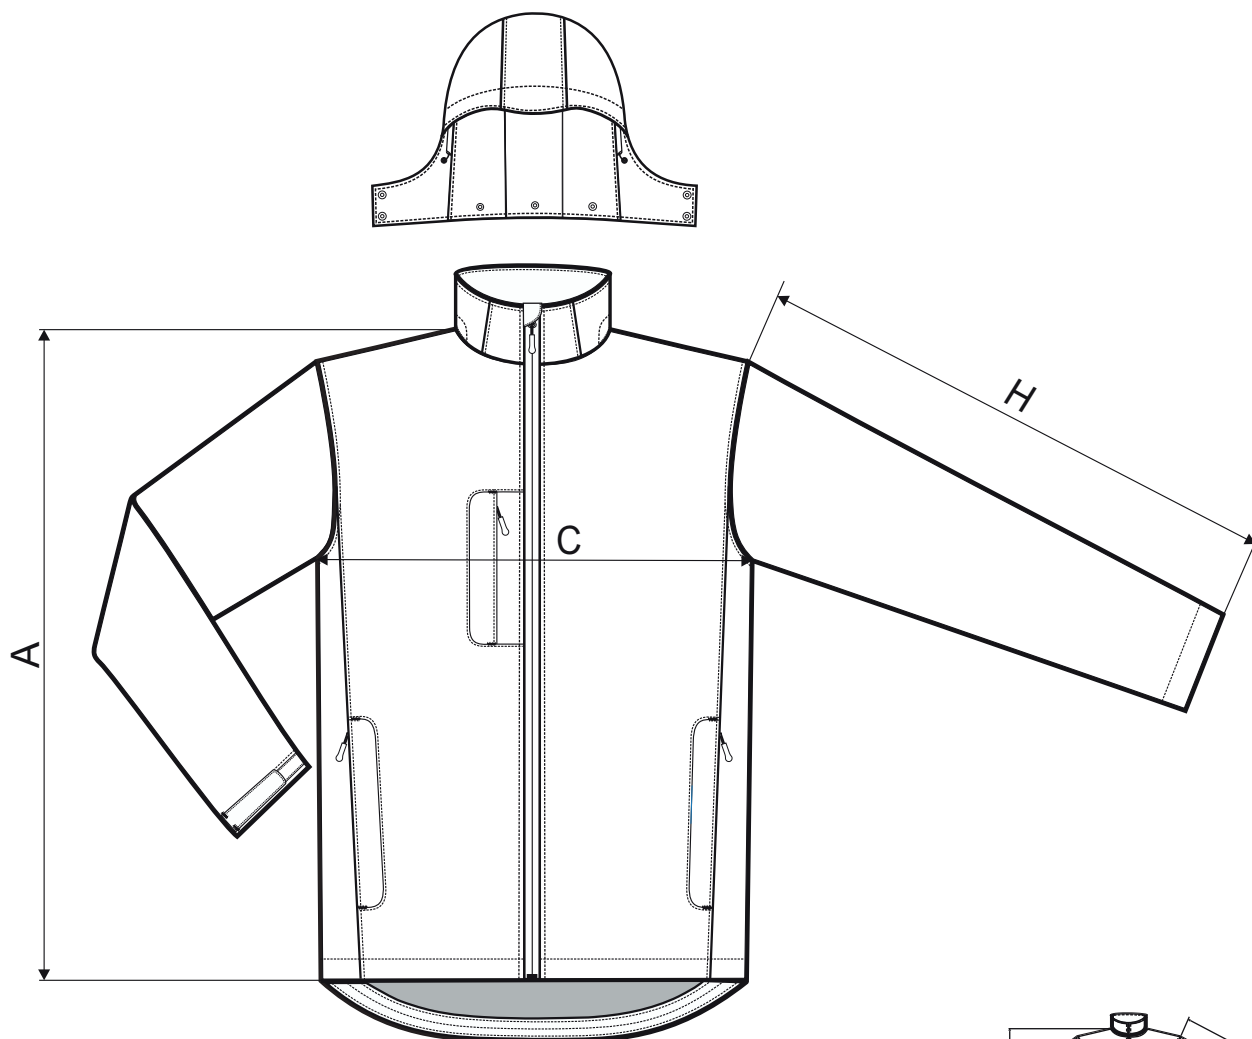

533 Pacific 3 IN 1 ♂

SIZE SPECIFICATION [cm]

PAGE 1 of 2 - UPPER JACKET

size	S	M	L	XL	2XL	3XL
A	67	70	73	76	80	80
C	52	56	60	64	68	73
H	65	67	69	71	73	73

All size specifications listed are in cm. Accepted tolerance of up to ± 5%.

Upper jacket

Scroll to next page
to see size specification
of **Innerfleece**

533 Pacific 3 IN 1 ♂

SIZE SPECIFICATION [cm]

PAGE 2 of 2 - INNERFLEECE

size	S	M	L	XL	2XL	3XL
A	65	68	71	74	78	78
C	50	54	58	62	66	71
H	63	65	67	69	71	71

All size specifications listed are in cm. Accepted tolerance of up to ± 5%.

Innerfleece